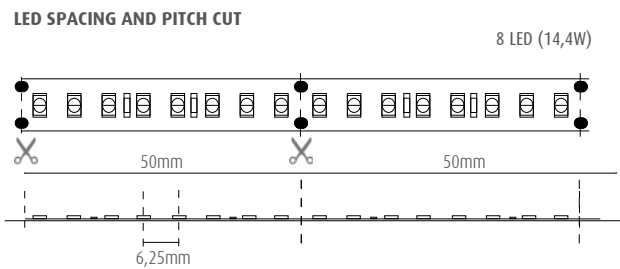

DURASTRIP HIGH EFFICIENCY IP20

LED

LED 2835:
80 LED/m - 7,2W/m
128 LED/m - 11,5W/m
160 LED/m - 14,4W/m
240 LED/m - 21,6W/m
24VDC
Ra >92
Lifetime: >50,000 h
Warranty: 5 years

BINNING

ANSI/SDCM: 3 step.

DIMMABILITY

Dimmable 0-100% Flicker Free
DALI - DMX - 1-10
Analogue and digital domotic control systems
Push Dali with ZKCA controllers
CASAMBI compatible

CONNECTIONS

IP20: terminals with free wires
To connect in series or parallel, see diagram on page 160.
Strips can be cut to size by following the cutting indications printed on the strips.

ASSEMBLY

Complete with 3M double-sided tape to attach to the surface.
When using double-sided tape decrease the application surface adequately

PACKAGE

Packaged in 5 m reels.
For custom products cut to specific lengths see page 11, 318.

A high efficiency range to meet the needs of prestigious projects. With an efficiency of 180 lumens/watt, these strips emit from 1000 to 4000 lumens per metre, these strips are perfect for general lighting applications. The High Efficiency line is characterised by excellent quality, reliability, high colour rendering, excellent white homogeneity, durability, long service life and great energy savings!

White shades: 3000K and 4000K available and all other colours on request with MOQ. In IP20 and IP68 versions.