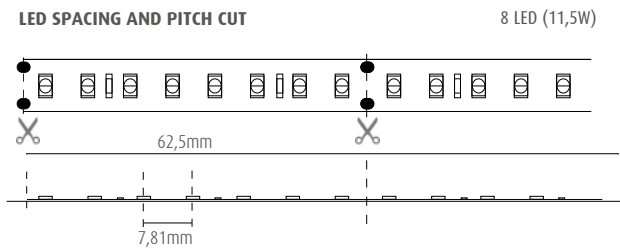

DURASTRIP HIGH EFFICIENCY IP20

LED

LED 2835:
80 LED/m - 7,2W/m
128 LED/m - 11,5W/m
160 LED/m - 14,4W/m
240 LED/m - 21,6W/m
24VDC
Ra >92
Lifetime: >50,000 h
Warranty: 5 years

BINNING

ANSI/SDCM: 3 step.

DIMMABILITY

Dimmable 0-100% Flicker Free
DALI - DMX - 1-10
Analogue and digital domotic control systems
Push Dali with ZKCA controllers
CASAMBI compatible

CONNECTIONS

IP20: terminals with free wires
To connect in series or parallel, see diagram on page 160.
Strips can be cut to size by following the cutting indications printed on the strips.

ASSEMBLY

Complete with 3M double-sided tape to attach to the surface.
When using double-sided tape decrease the application surface adequately

PACKAGE

Packaged in 5 m reels.
For custom products cut to specific lengths see page 11, 318.

A high efficiency range to meet the needs of prestigious projects. With an efficiency of 180 lumens/watt, these strips emit from 1000 to 4000 lumens per metre, these strips are perfect for general lighting applications. The High Efficiency line is characterised by excellent quality, reliability, high colour rendering, excellent white homogeneity, durability, long service life and great energy savings!

White shades: 3000K and 4000K available and all other colours on request with MOQ. In IP20 and IP68 versions.