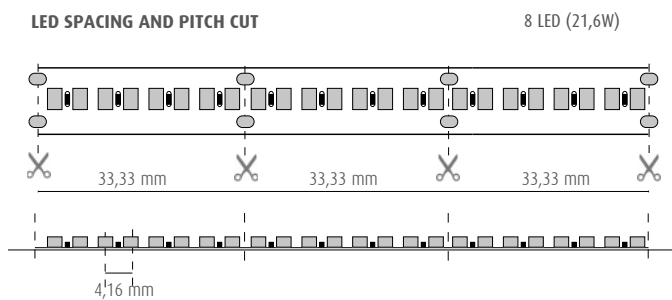

DURASTRIP HIGH EFFICIENCY IP20

LED

LED 2835:
80 LED/m - 7,2W/m
128 LED/m - 11,5W/m
160 LED/m - 14,4W/m
240 LED/m - 21,6W/m
24VDC
Ra >92
Lifetime: >50,000 h
Warranty: 5 years

BINNING

ANSI/SDCM: 3 step.

DIMMABILITY

Dimmable 0-100% Flicker Free
DALI - DMX - 1-10
Analogue and digital domotic control systems
Push Dali with ZKCA controllers
CASAMBI compatible

CONNECTIONS

IP20: terminals with free wires
To connect in series or parallel, see diagram on page 160.
Strips can be cut to size by following the cutting indications printed on the strips.

ASSEMBLY

Complete with 3M double-sided tape to attach to the surface.
When using double-sided tape decrease the application surface adequately

PACKAGE

Packaged in 5 m reels.
For custom products cut to specific lengths see page 11, 318.

A high efficiency range to meet the needs of prestigious projects. With an efficiency of 180 lumens/watt, these strips emit from 1000 to 4000 lumens per metre, these strips are perfect for general lighting applications. The High Efficiency line is characterised by excellent quality, reliability, high colour rendering, excellent white homogeneity, durability, long service life and great energy savings!

White shades: 3000K and 4000K available and all other colours on request with MOQ. In IP20 and IP68 versions.